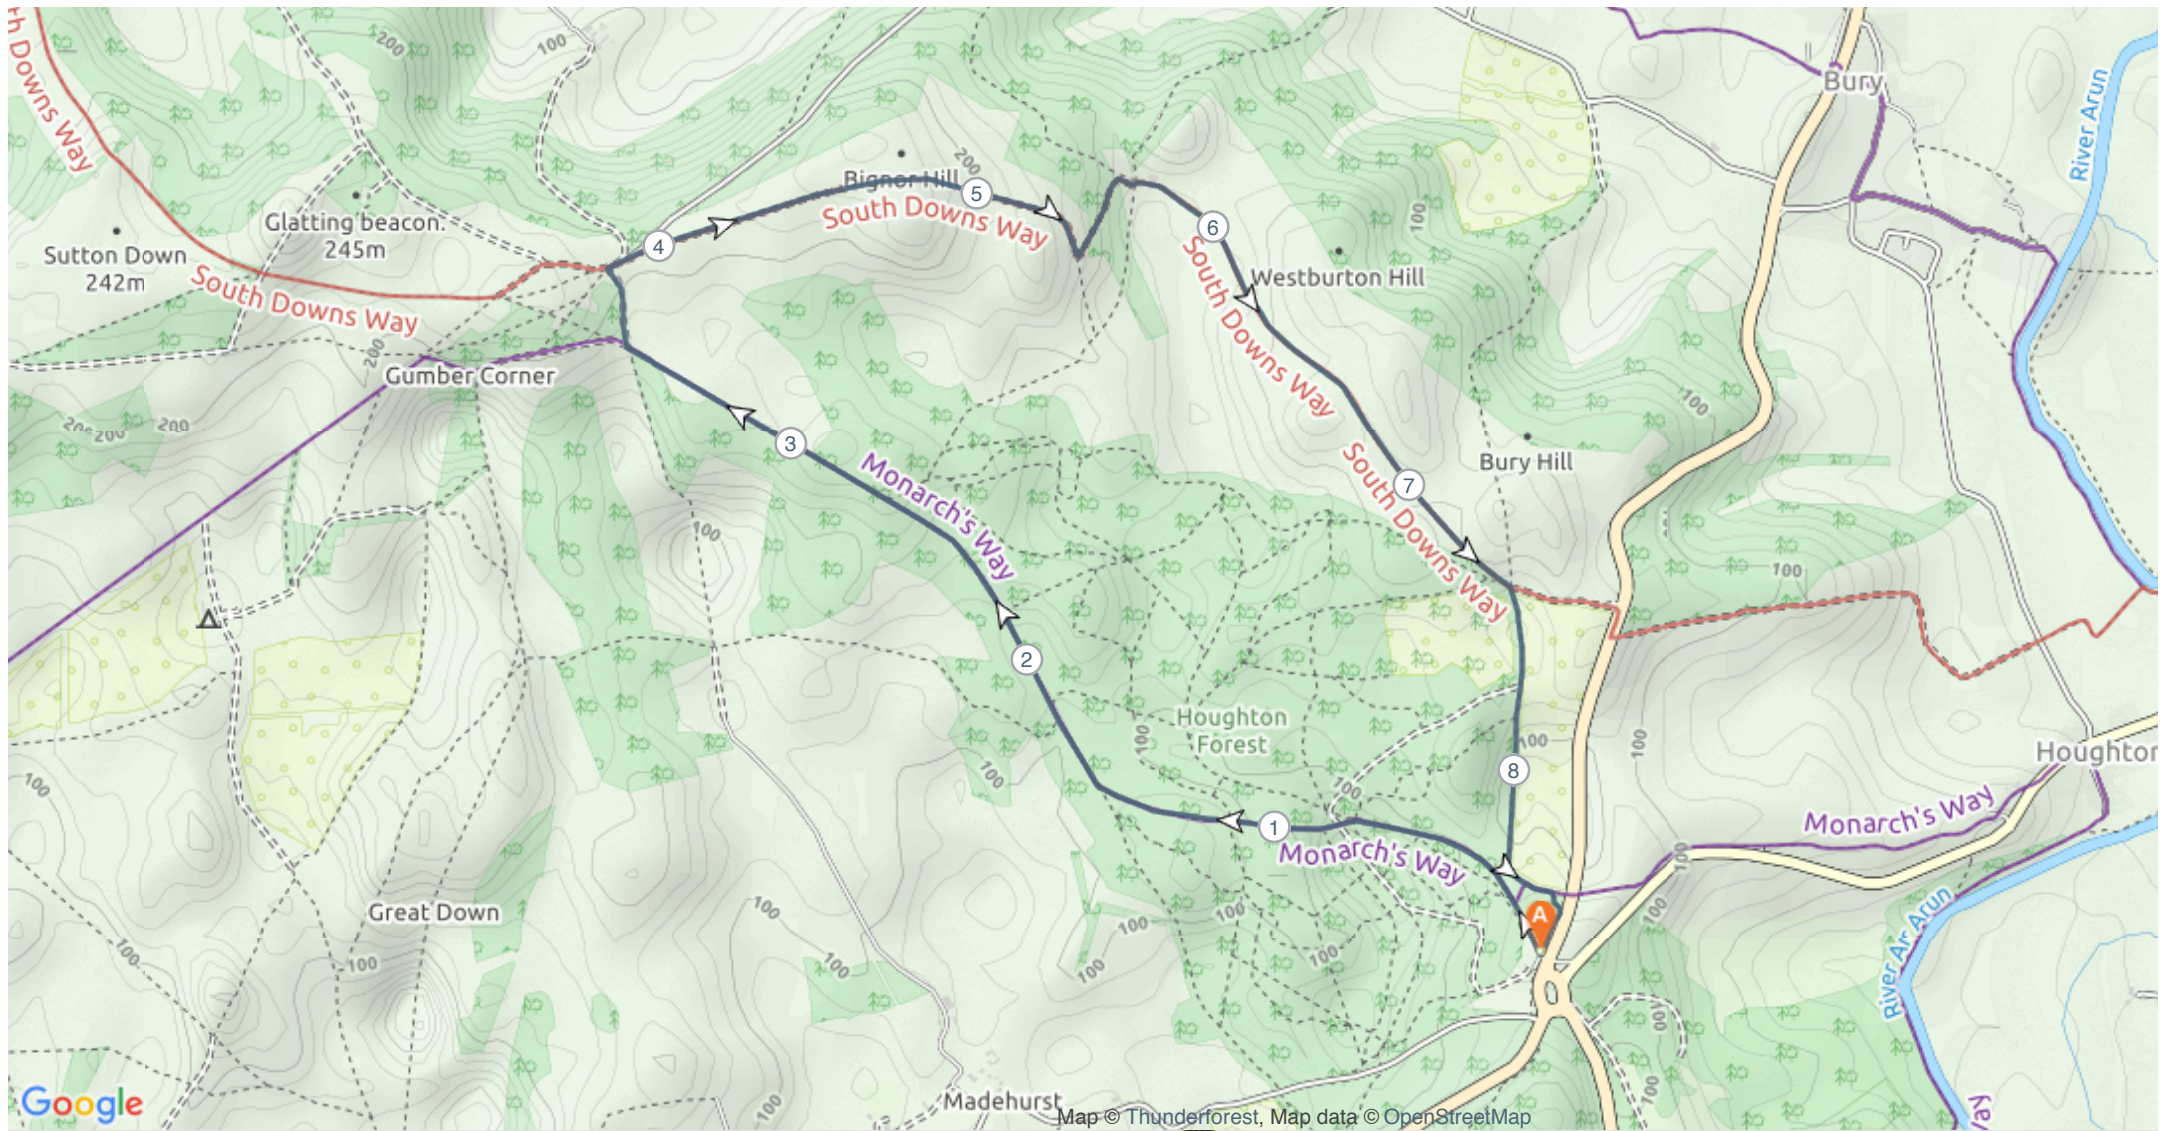

Arunners - Whiteways Long Route (8.670 km)

219 m

88 m

2

3

4

5

6